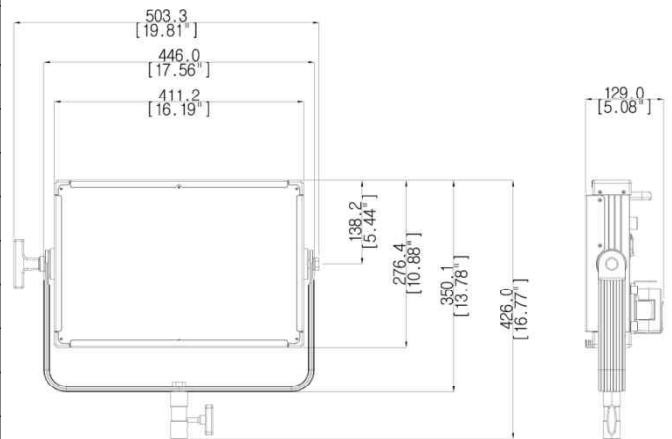

➤ Ognsl dsqib hmndq `shmnne Kt I nr 4/ / FS, L J

CCT	LED option	4 ft	8 ft	12 ft	16 ft	20 ft	1m	2m	3m	4m	5m
3200K	Without lens (85°)	198.7 fc	49.7 fc	22.1 fc	12.4 fc	7.9 fc	3,000 lux	800 lux	350 lux	200 lux	130 lux
	With lens (55°)	327.9 fc	82 fc	36.4 fc	20.5 fc	13.1 fc	4,950 lux	1,310 lux	580 lux	330 lux	210 lux
	With lens (40°)	643.9 fc	161 fc	71.5 fc	40.2 fc	25.8 fc	9,720 lux	2,580 lux	1,140 lux	640 lux	410 lux
5600K	Without lens (85°)	215.3 fc	53.8 fc	23.9 fc	13.5 fc	8.6 fc	3,250 lux	860 lux	380 lux	220 lux	140 lux
	With lens (55°)	351.1 fc	87.8 fc	39 fc	21.9 fc	14 fc	5,300 lux	1,400 lux	620 lux	350 lux	330 lux
	With lens (40°)	697.6 fc	174.4 fc	77.5 fc	43.6 fc	27.9 fc	10,530 lux	2,790 lux	1,240 lux	700 lux	450 lux

➤ Kt I nr 4/ / FS, L J Rodbreb`shmr

Power Consumption	120W	
Size	W411 * H276 * L129 (mm) W16.19 * H10.88 * L5.08 (inch)	
Weight	6.0 kg / 13.2 lb	
Color Temperature	3200~5600K / 2800~6500K	
E Characteristics	AC 100~240V / 50~60Hz	
Input Voltage	12~24V DC (Free volt)	
Dimming	0~100%	
Control	Manual / DMX 512 / RDM	
Flicker	Flicker free	
Operating Temp.	0°C ~ 45°C	
Accessory	4-leaf barndoor Diffusing filter V-mount battery bracket Gold-mount battery bracket Honeycomb Grid Pole operated yoke	
Color temperature	3200K	5600K
CCT Tolerance	±150K	±150K
CRI	97 Ra	95 Ra

Lumos 500GT

➤ **Kl I nr 4 / FS v log Onkd nodq sdc xnj d**

Size	W517.9 * H472.3 * L137.8 (mm) / W20.39 * H18.59 * L5.42 (inch)
------	--