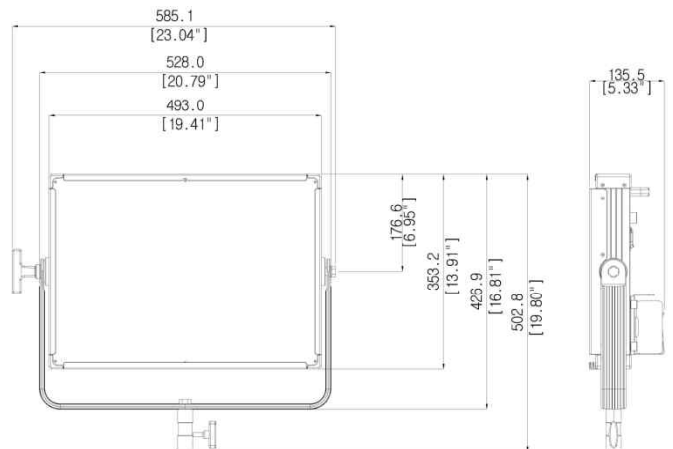

CCT	LED option	4 ft	8 ft	12 ft	16 ft	20 ft	1m	2m	3m	4m	5m
3200K	Without lens (85°)	357.7 fc	89.4 fc	39.7 fc	22.4 fc	14.3 fc	5,400 lux	1,431 lux	636 lux	358 lux	229 lux
	With lens (55°)	576.4 fc	144.1 fc	64 fc	36 fc	23.1 fc	8,700 lux	2,306 lux	1,025 lux	576 lux	369 lux
	With lens (40°)	1,053.4 fc	263.3 fc	117 fc	65.8 fc	42.1 fc	15,900 lux	4,214 lux	1,873 lux	1,053 lux	674 lux
5600K	Without lens (85°)	390.9 fc	97.7 fc	43.4 fc	24.4 fc	15.6 fc	5,900 lux	1,564 lux	695 lux	391 lux	250 lux
	With lens (55°)	629.4 fc	157.3 fc	69.9 fc	39.3 fc	25.2 fc	9,500 lux	2,518 lux	1,119 lux	629 lux	403 lux
	With lens (40°)	1,139.5 fc	284.9 fc	126.6 fc	71.2 fc	45.6 fc	17,200 lux	4,558 lux	2,026 lux	1,140 lux	729 lux

➤ Kt I nr 6/ / FS, E Rodbletb`shmr

Power Consumption	200W	
Size	W493 * H353 * L136 (mm) W19.41 * H13.91 * L5.33 (inch)	
Weight	8.8 kg / 19.4 lb	
Color Temperature	3200K or 5600K	
E Characteristics	AC 100~240V / 50~60Hz	
Input Voltage	12~24V DC (Free volt)	
Dimming	0~100%	
Control	Manual / DMX 512 / RDM	
Flicker	Flicker free	
Operating Temp.	0°C ~ 45°C	
Accessory	4-leaf barndoor Diffusing filter Honeycomb Grid Pole operated yoke	
Color temperature	3200K	5600K
CCT Tolerance	±150K	±150K
CRI	97 Ra	95 Ra

Lumos 700GT

➤ Kt I nr 6 / FS v lsg Onld nodq sdc xnj d

Size	W599.7 * H549.1 * L144.3 (mm) / W23.61 * H21.62 * L5.68 (inch)
------	--