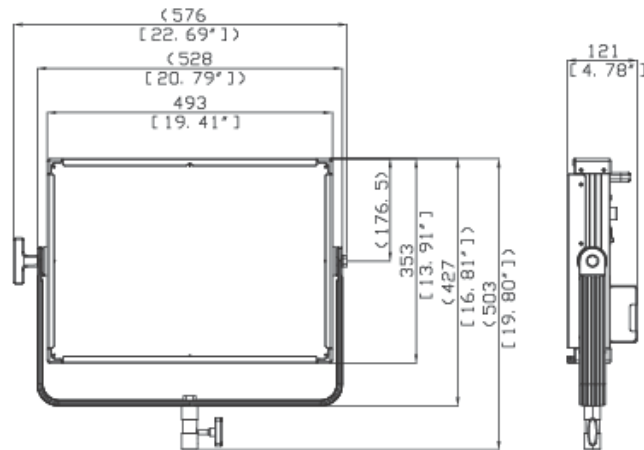

➤ Photometric Information of Lumos 700GT F

CCT	LED Option	4 ft	8 ft	12 ft	16 ft	20 ft	1m	2m	3m	4m	5m
3200K	Without lens (85°)	357.7 fc	89.4 fc	39.7 fc	22.4 fc	14.3 fc	5,400 lux	1,431 lux	636 lux	358 lux	229 lux
	With lens (55°)	576.4 fc	144.1 fc	64 fc	36 fc	23.1 fc	8,700 lux	2,306 lux	1,025 lux	576 lux	369 lux
	With lens (40°)	1,053.4 fc	263.3 fc	117 fc	65.8 fc	42.1 fc	15,900 lux	4,214 lux	1,873 lux	1,053 lux	674 lux
5600K	Without lens (85°)	390.9 fc	97.7 fc	43.4 fc	24.4 fc	15.6 fc	5,900 lux	1,564 lux	695 lux	391 lux	250 lux
	With lens (55°)	629.4 fc	157.3 fc	69.9 fc	39.3 fc	25.2 fc	9,500 lux	2,518 lux	1,119 lux	629 lux	403 lux
	With lens (40°)	1,139.5 fc	284.9 fc	126.6 fc	71.2 fc	45.6 fc	17,200 lux	4,558 lux	2,026 lux	1,140 lux	729 lux

➤ Lumos 700GT F Specifications

Power Consumption	200W Nominal / 230W Maximum	
Size	W493 * H353 * L121 (mm) W19.4 * H13.9 * L4.8 (inch)	
Weight	8.8 kg / 19.4 lb	
Color Temperature	3200K or 5600K	
E. Characteristics	AC 100~240V / 50~60Hz	
Dimming	0~100%	
Control	Manual / DMX 512 / RDM	
Software Update	USB	
Flicker	Flicker Free	
Cooling System	Natural Convection (No Fan)	
Operating Temp.	0°C ~ 45°C	
Accessory	4-Leaf Barndoor Diffusing Filter Honeycomb Grid Pole Operated Yoke (Panning / Tilting)	
Color Temperature	3200K	5600K
CCT Tolerance	±150K	±150K
CRI	97 Ra	95 Ra

Lumos 700GT

➤ Lumos 700GT with Pole Operated Yoke

Size	W599.7 * H549.1 * L144.3 (mm) / W23.61 * H21.62 * L5.68 (inch)
------	--